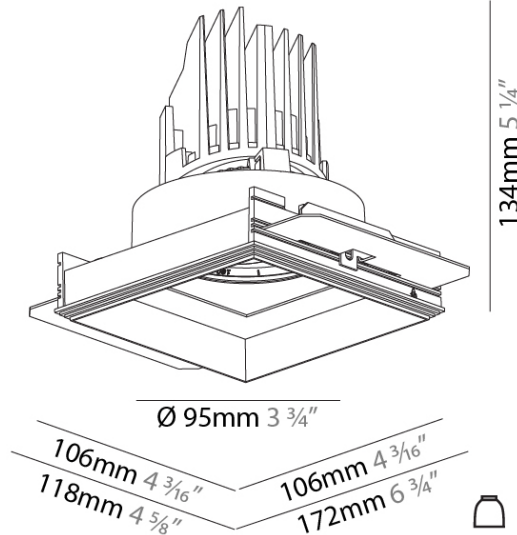

ELECTRICAL

Lamp Type: LED (Zhaga Standard)
Input Wattage (W): 15.5
Total Output Wattage (W): 14.5
Dimming: Tri-Mode (Non-Dimming and Phase Dimming (120Vac only) and 0-10V Dimming)
Driver Included: No
Driver Location: Recessed Housing
Driver Type: Constant Current - Universal
Driver Class: Class 2
Housing: See components
Input Voltage (V): 120 - 277
Constant Current (MA): 500

LED

Number of LEDs: 1
[Color Temperature (°K): 2700 / 3000 / 3500 / 4000](#)
Max. Delivered Lumen (lm): 940 / 980 / 1029 / 1050
Nominal Lumen (lm): 1386 / 1438 / 1511 / 1542
CRI: >90 CRI
Efficiency (%): 87.9 / 88.4 / 87.9
Lamp Life (hrs): 50000
Upon Request: RGB-W Tunable White Special Color Temperature
Special LED

OPTICAL

[Reflector°: 20 / 40 / 60](#)
Adjustability: Rotational 355°; Tilt 30°
Upon Request: Special Beam Angles

RATINGS AND CERTIFICATIONS

Zaneen Inc. © 2024, 10000 880-3382, F 416-247-9319, www.zaneen.com

Available for international specifications by adding "INT" at the end of the existing Model #. For assistance on 'custom' specifications, contact zteam@zaneen.com. In a constant effort to supply the best product, we reserve the right to change specifications or materials without notice. The most recent specification sheets are found at zaneen.com
IP rating: IP20

120 x 120mm 4 3/4" x 4 3/4"   150mm 5 7/8"   10 | 12 1/2 | 15 | 25mm 3/8" 1/2" 9/16" 1"

30°   355°