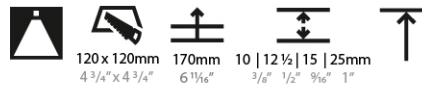

Fixture Material: Aluminum Die Cast
Cut-out Measurements: 120mm / 4 3/4" x 120mm / 4 3/4"
Upon Request: Unique Ceiling Thickness

ELECTRICAL

Lamp Type: LED (Zhaga Standard)
Input Wattage (W): 15.5
Total Output Wattage (W): 14.5
Dimming: Tri-Mode (Non-Dimming and Phase Dimming (120Vac only) and 0-10V Dimming)
Driver Included: No
Driver Location: Recessed Housing
Driver Type: Constant Current - Universal
Driver Class: Class 2
Housing: See components
Input Voltage (V): 120 - 277
Constant Current (MA): 500

LED

Number of LEDs: 1
Color Temperature (°K): 2700 / 3000 / 3500 / 4000
Max. Delivered Lumen (lm): 940 / 980 / 1029 / 1050
Nominal Lumen (lm): 1386 / 1438 / 1511 / 1542
CRI: >90 CRI
Efficiency (%): 87.9 / 88.4 / 87.9
Lamp Life (hrs): 50000

Upon Request: RGB-W Tunable White Special Color Temperature Special LED

OPTICAL

Reflector*: 20 / 40 / 60
Upon Request: Special Beam Angles

© 2024 Zaneen Lighting, Inc. 188-3382, F 416-247-9319, www.zaneen.com

Available for international specifications by adding 'INT' at the end of the existing Model #. For assistance on 'custom' specifications, contact zteam@zaneen.com. In a constant effort to supply the best product, we reserve the right to change specifications or materials without notice. The most recent specification sheets are found at zaneen.com

IP rating: IP20